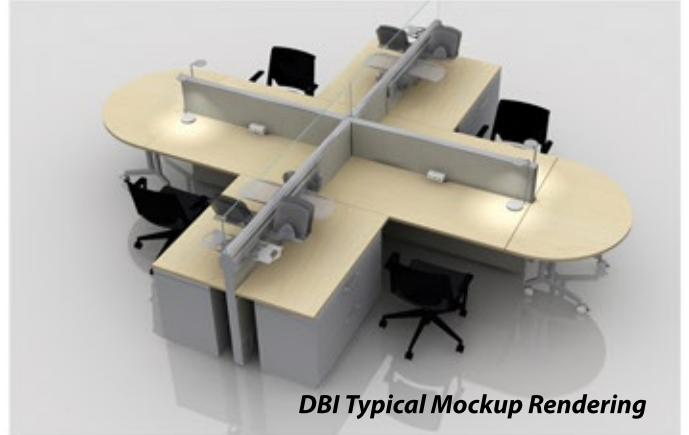

PROJECT OVERVIEW