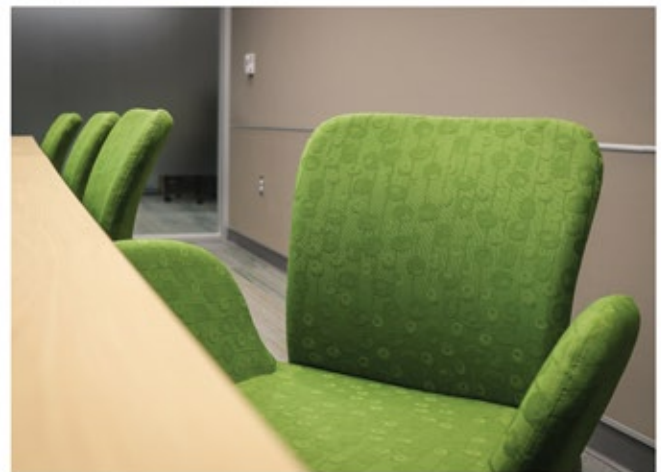

1855 PLACE
East Lansing, MI

MICHIGAN STATE
UNIVERSITY

Nestled just across from the Breslin Student Events Center, 1855 Place, MSU's new housing and mixed-use development complex offers students with families more independence while staying connected to the perks of campus living. Named in honor of the year MSU was founded, these one, two, and four-bedroom contemporary units offer Spartans numerous on-site amenities.